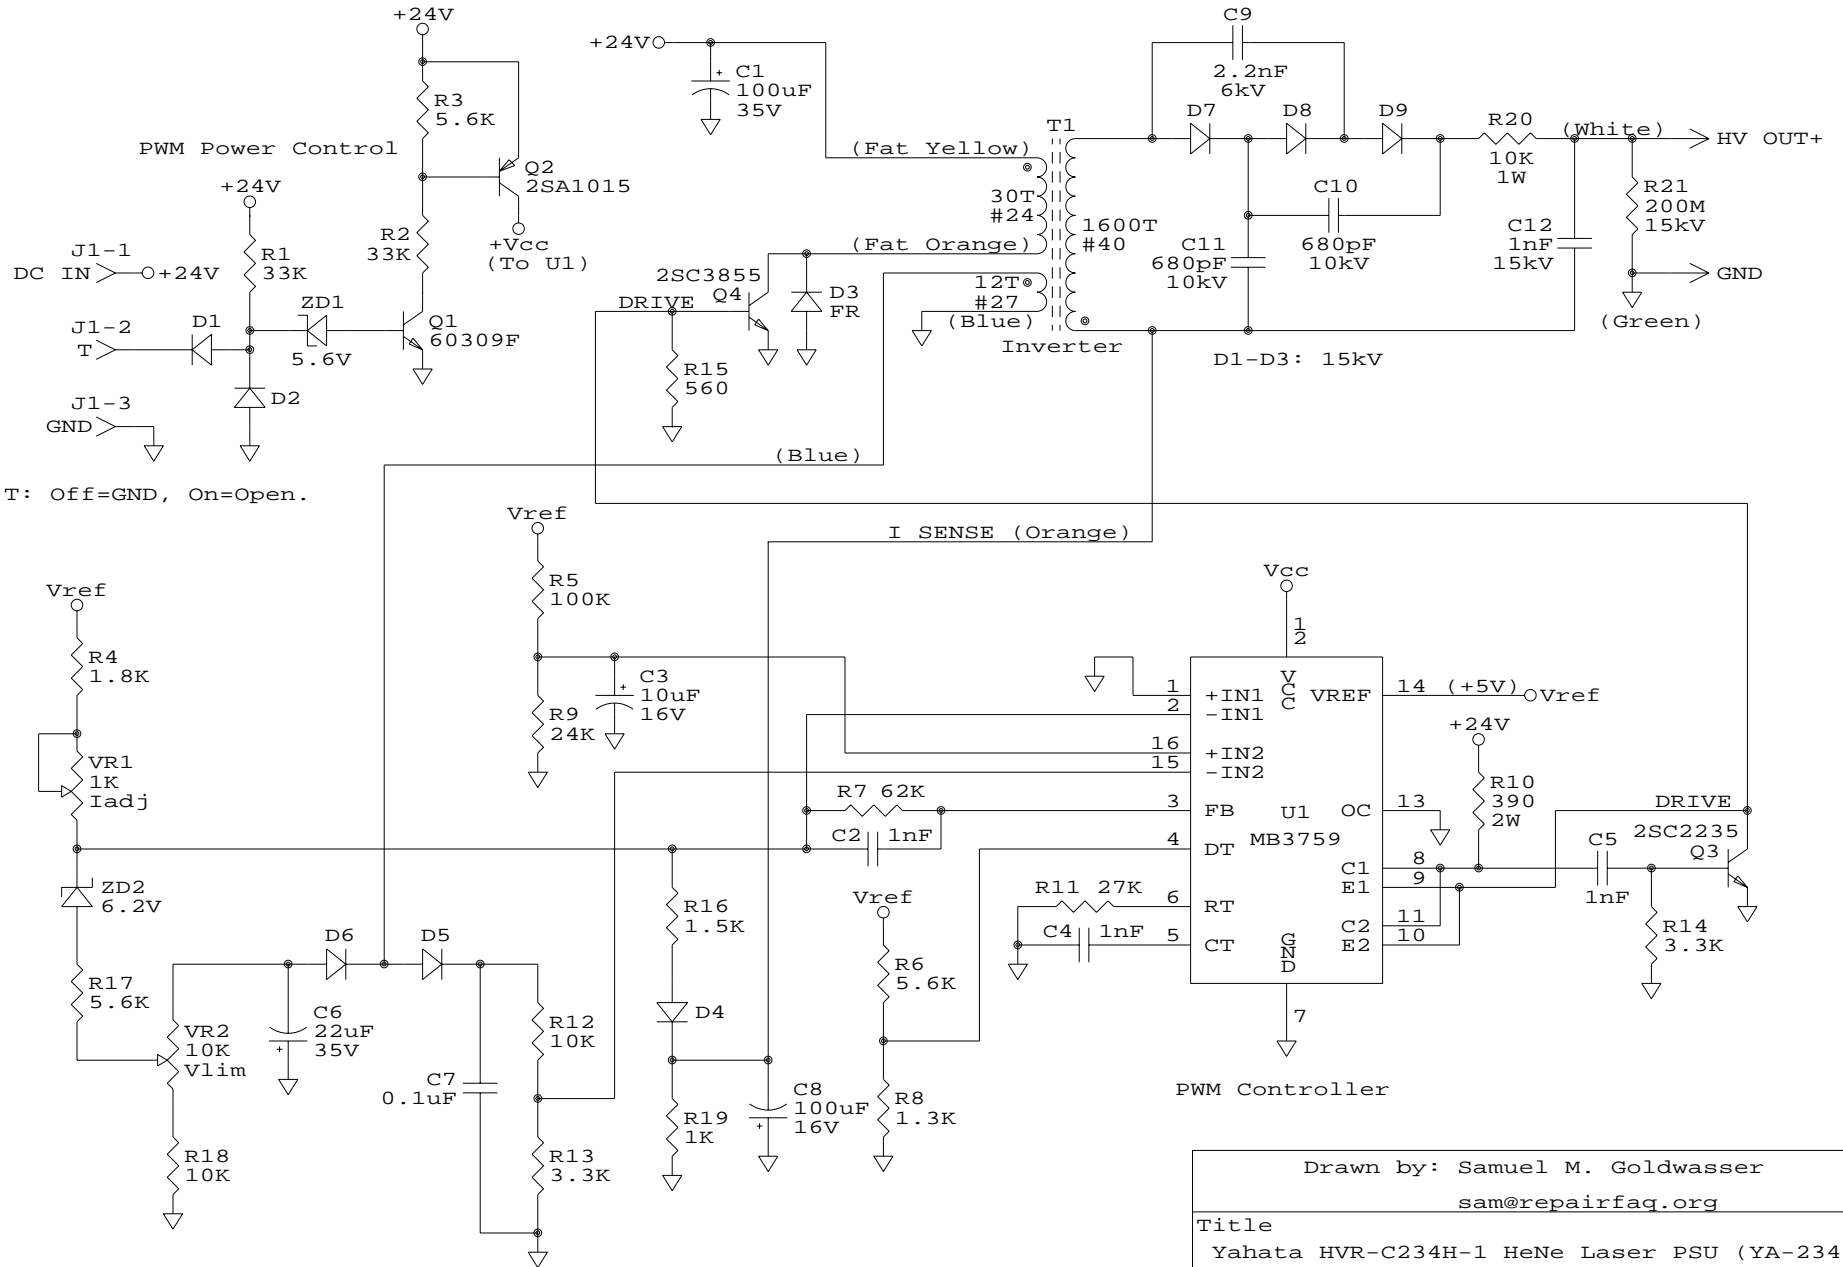

Yahata HVR-C234H-1 HeNe Laser PSU

Drawn by: Samuel M. Goldwasser		
sam@repairfaq.org		
Title		
Yahata HVR-C234H-1 HeNe Laser PSU (YA-234)		
Size	Document Number	REV
A	YA-234-SCH	1.0
Date:	March 1, 2003	Sheet 1 of 1